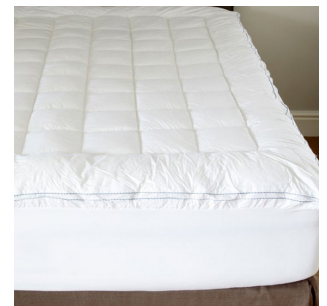

AVILENE

Where Elegance Meets Comfort

EMAIL US DIRECTLY FOR BULK PRICING

DOWN ALTERNATIVE DUVET, PILLOW INNERS & MATTRESS TOPPER

DOWN ALTERNATIVE PILLOW INNERS	FINE FIBRE MODERATE	FINE FIBRE PREMIUM	
FILLING	FINE FIBRE	FINE FIBRE	EXCEED
CASING FABRIC	100% Cotton Downproof	100% Cotton Downproof	
TOG RATING	6	13	
135x200	1,032.00	1,077.00	1,155.00
150x200	1,156.50	1,198.50	1,290.00
200x200	1,510.50	1,585.50	1,567.50
230x200	1,615.50	1,699.50	1,732.50
230x220	1,726.50	1,795.50	1,867.50
260x230	1,957.50	2,056.50	2,047.50
80x120	661.50	736.50	

PILOW INNER	FINE FIBRE	EXCEED
45x70 soft/medium	234.00	
45x70 medium/firm	259.50	497.00
50x75 medium	364.50	
50x90 soft/medium	288.00	
50x90 medium/firm	319.50	651.00
78x78	541.50	

PRODUCT DESCRIPTIC	SIZE DESCRIPTION	SIZE (CM)	WHITE	INDULGENCE
MATTRESS TOPPER	SINGLE	90X190+38	1,198.40	1,386.00
COTTON OUTER	SINGLE XL	90X205+38	1,253.00	
	THREE QUARTER	107X190+38	1,344.00	1,533.00
UNICURL FILL	THREE QUARTER XL	107X203+38	1,372.00	
	DOUBLE	137X190+38	1,463.00	1,785.00
	DOUBLE XL	137X203+38	1,540.00	
	QUEEN	152X190+38	1,575.00	1,939.00
	QUEEN XL	152X203+38	1,652.00	
	KING	183X190+38	1,792.00	2,233.00
	KING XL	183X205+38	1,897.00	
	S-DUPER KING	215X200+38	2,093.00	2,513.00

AVILENE

Where Elegance Meets Comfort

EMAIL US DIRECTLY FOR BULK PRICING

MATTRESS & PILLOW PROTECTOR

			COTTON QUILTED	WATERPROOF	CHARCOAL INFUSED	DECO
PRODUCT DESCRIPTION	SIZE DESCRIPTION	SIZE (CM)	WHITE	WHITE	GREY	WHITE
MATTRESS PROTECTOR	SINGLE	90X190+40	693.00		609.00	
	SINGLE XL	90X205+40	781.20	375.00		
	THREE QUARTER	107X190+40	854.00		714.00	
	THREE QUARTER XL	107X203+40	886.20	412.50		
	DOUBLE	137X190+40	918.40		868.00	
	DOUBLE XL	137X203+40	957.60			
	QUEEN	152X190+40	963.20		917.00	
	QUEEN XL	152X203+40	1,030.40	487.50		
	KING	183X190+40	1,103.20		1,071.00	
	KING XL	183X205+40	1,167.60	5,070.00		
	S-DUPER KING	215X200+40	1,337.00		1,225.00	