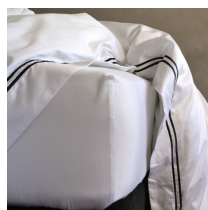

DUVET COVERS & FITTED SHEETS 600TC & 800TC EGYPTIAN COTTON

PRODUCT DESCRIPTION	SIZE DESCRIPTION	SATIN STITCH	SIZE (CM)	600T/C	800T/C
		ROWS		WHITE	WHITE/COLOURS
DUVET COVER OXFORD DOUBLE SATIN STITCH	Single		135/200		3,507.91
	Three Quarter		150/200		3,849.39
	Double		200/200		4,242.61
	Queen		230/200		4,584.09
	King		230/220		4,998.00
	Super King		260/230		5,763.74
	Super King Extra Width		280/230		6,281.13
	Emperor King		300/240		6,664.00

DUVET COVER DOUBLE OXFORD	Single		135/200		3,776.96
	Three Quarter		150/200		2,980.17
	Double		200/200		4,542.70
	Queen		230/200		4,915.22
	King		230/220		5,370.52
	Super King		260/230		6,167.30
	Super King Extra Width		280/230		6,746.78
	Emperor King		300/240		7,160.70

PRODUCT DESCRIPTION	SIZE DESCRIPTION	SATIN STITCH	SIZE (CM)	600T/C 35CM DEPTH	800T/C 40CM DEPTH
		ROWS		WHITE	WHITE/COLOURS
FITTED SHEETS	Single		92/190		1,417.53
	Single XLength		92/203		1,487.41
	Three Quarter		105/190		1,527.34
	Double		137/190		1,776.90
	Queen		152/190	1,576.28	1,836.80
	Queen XLength		152/203	1,616.70	1,886.71
	King		183/190	1,818.78	2,126.30
	King XLength		183/203	1,869.30	2,176.21
	Custom King 200		200/200		2,305.98
	Emperor King XLength		214/203		2,475.69